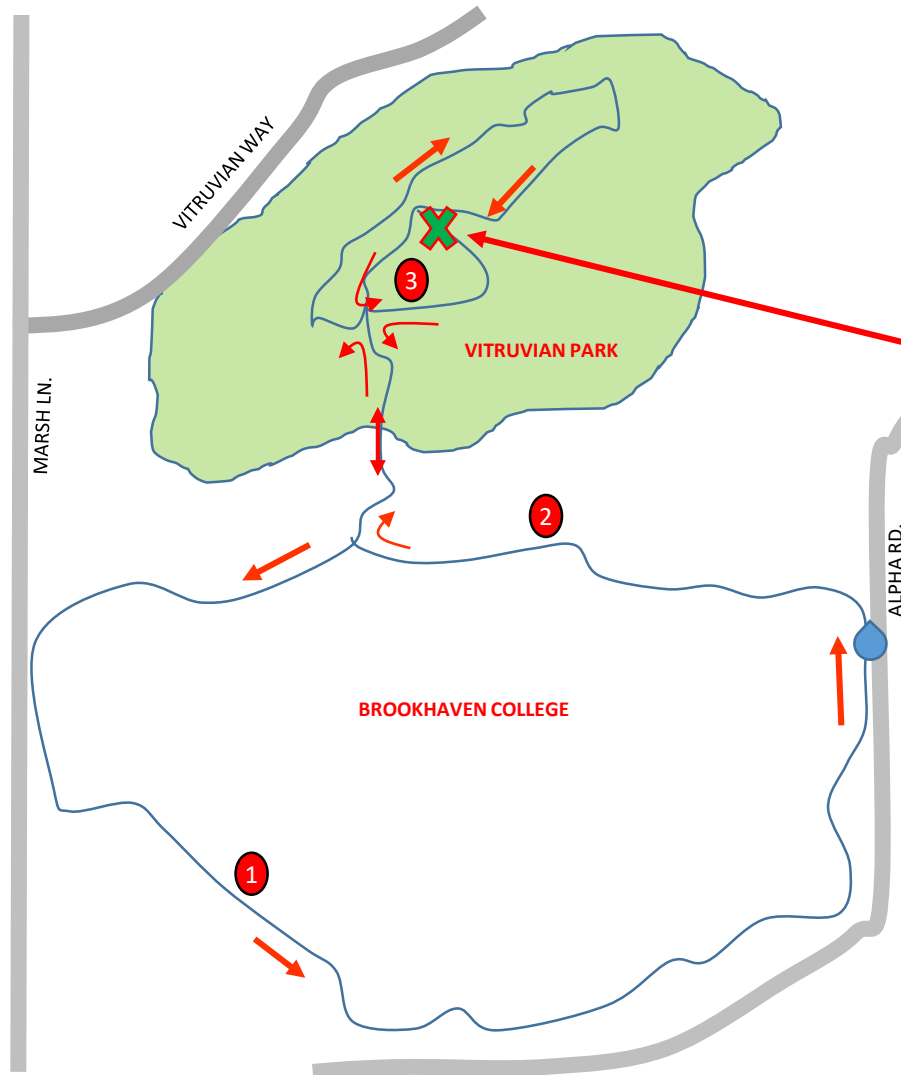

5K COURSE MAP

**START/FINISH
IS LOCATED ON THE POINTE BRIDGE**